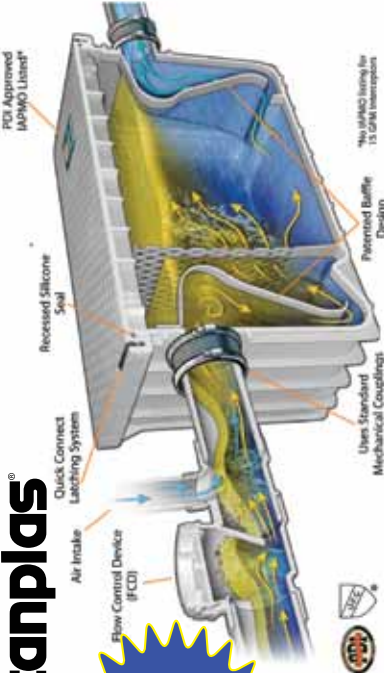

\*Kohler Registered Showroom

**canplas**

The engineered solution to grease management at  
Rosen Plumbing Supply with Canplas Grease Interceptors:

**FEATURES AND BENEFITS**

- Injected molded in engineered thermoplastics, Endura® will not corrode, chip or peel, even under the most severe applications - 10 year warranty
- Molded one piece tank eliminating seams and potential leaking
- Can accommodate continuous discharge at 104° C (220° F)
- Lightweight and strong, Endura® models weigh up to 60% less than directly equivalent metal competitors - offers ease of installation, transport and storage
- Endura® can support 440 pounds of pedestrian and light duty traffic
- Connected using mechanical joint couplings allowing for use of various piping materials
- Flexibility of installation - can be installed in-floor, on-floor, or semi-recessed